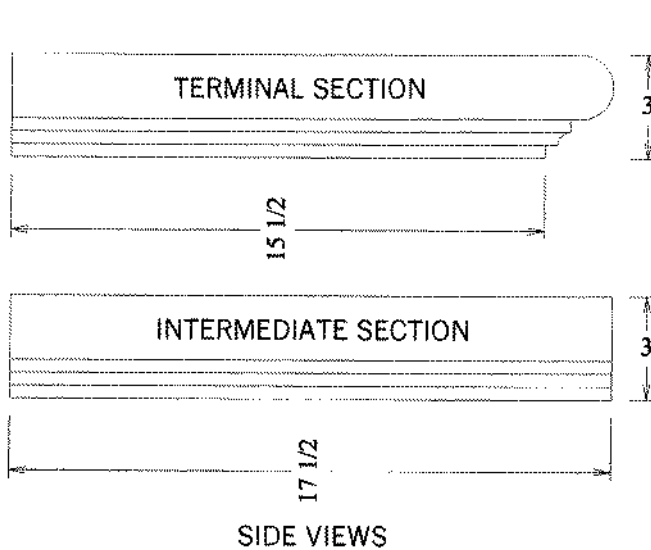

# Robbins Precast

"Manufacturer of precast concrete products since 1974"

SIDE VIEWS

THE 12", 14" & 16" WALLCAPS ARE AVAILABLE  
IN THE INTERMEDIATE AND TERMINAL SECTIONS.