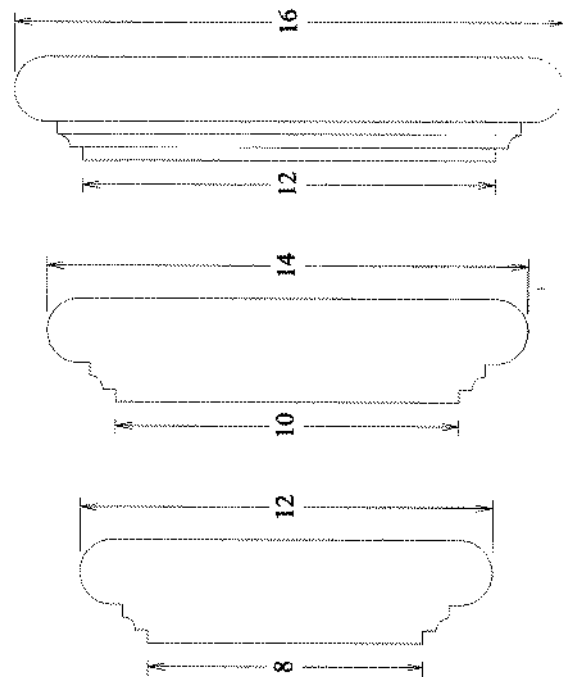

END VIEWS

NuCast Industries, Inc.
23220 Park Canyon Dr
Corona, CA 92883
Tele 951-277-8888
Fax 951-277-8052
www.robbinsinc.com
J32robbsins@earthlink.net

WallCap

JS Series Wall Caps