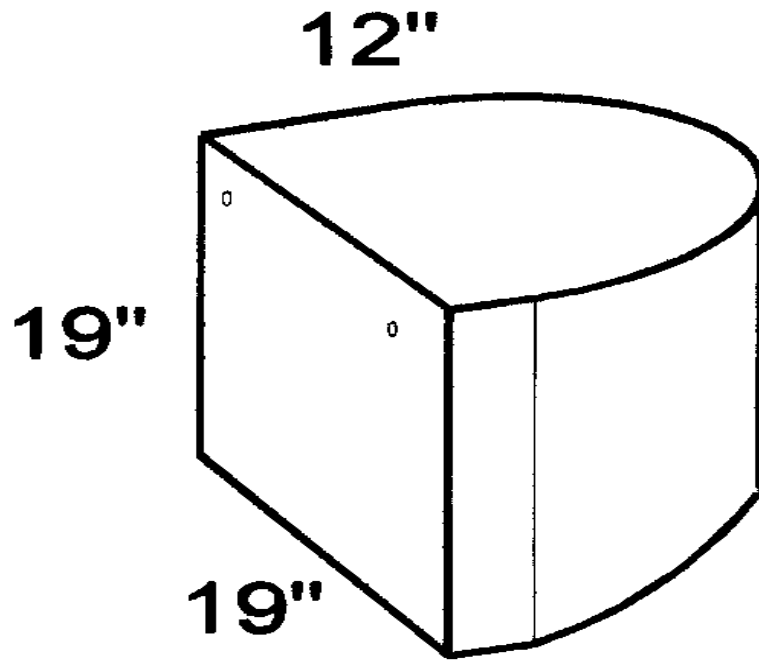

## BE19

NuCast Industries, Inc.  
23220 Park Canyon Dr  
Corona, CA 92883  
Tele 951-277-8888  
Fax 951-277-8052  
www.robbinsinc.com  
J32robbs@earthlink.net

BE19

Bench end

Available in various colors and finishes. Steel reinforced