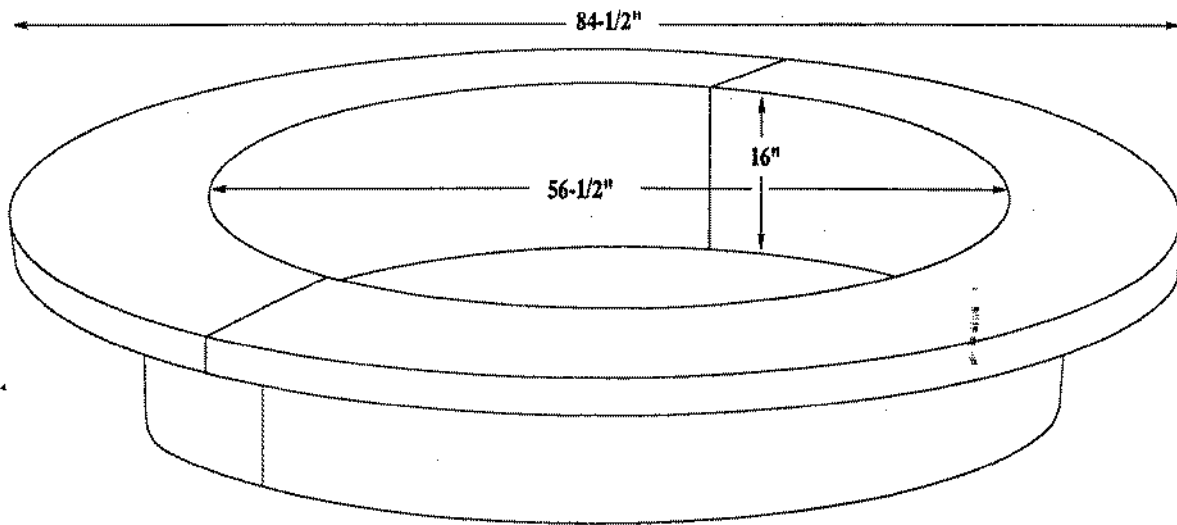

Robbins Precast

“Manufacturer of precast concrete products since 1974”

NuCast Industries, Inc.

23220 Park Canyon Dr

Corona, CA 92883

Tele 951-277-8888

Fax 951-277-8052

www.robbsinc.com

J32robbs@earthlink.net

HC84

Circular Bench

This is a two (2) piece bench positioned together to form a complete circle and making it possible to have a planter or to go around an existing tree.

Steel reinforced and available in various colors. Weight as shown is approximately 2,400 lbs or 1,200 lbs per half.