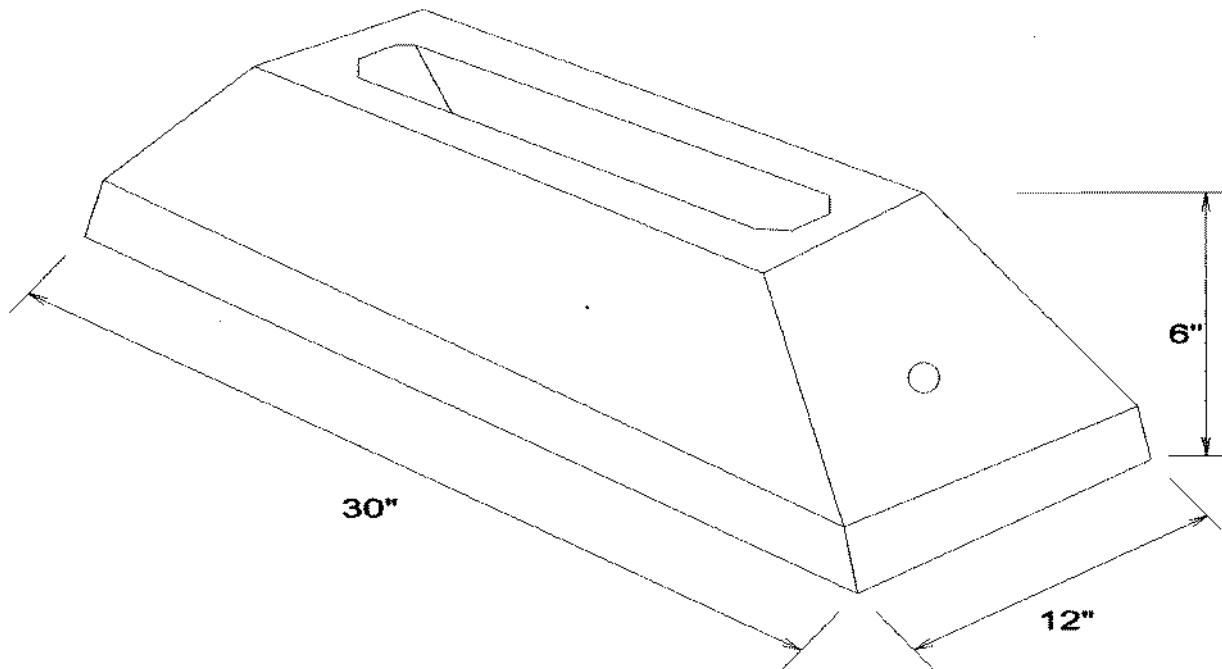

Robbins Precast

"Manufacturer of precast concrete products since 1974"

CONCRETE BIKE BLOCK

**BIKE BLOCKS HAVE CAST-IN-EYE
OR THREADED ZINC INSERT FOR
SECURING BICYCLE TO BLOCK.**

WEIGHS APPROX 100# EACH

NuCast Industries, Inc.
23220 Park Canyon Dr
Corona, CA 92883
Tele 951-277-8888
Fax 951-277-8052
www.robbsinc.com
J32robbsins@earthlink.net

Bike Block