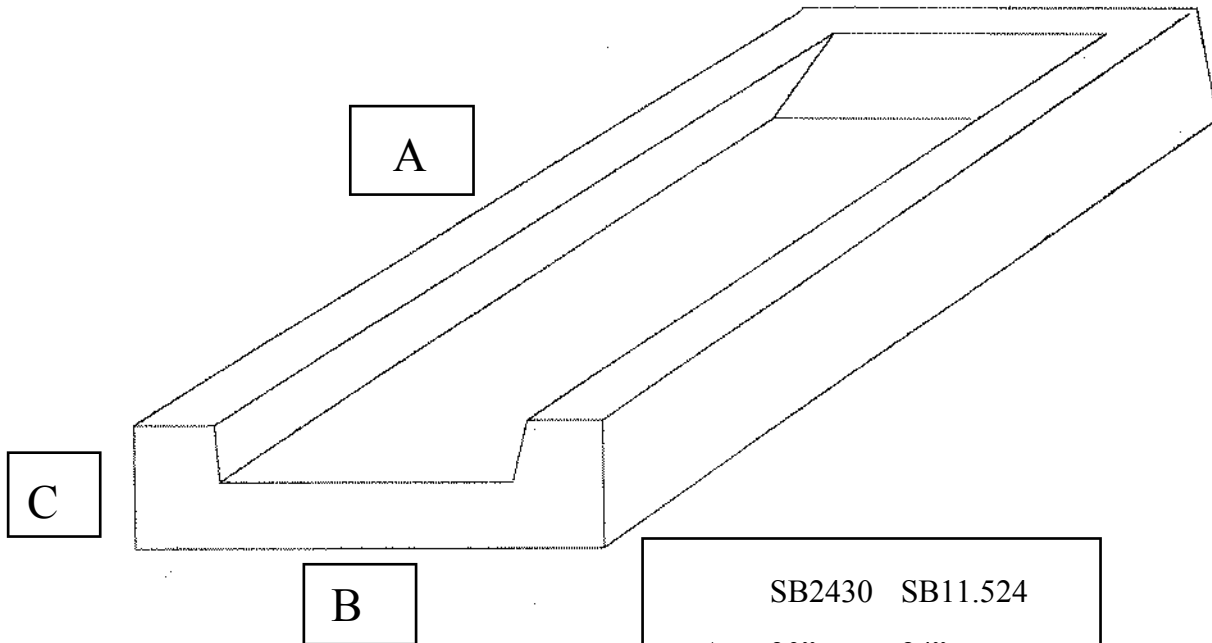

Robbins Precast

“Manufacturer of precast concrete products since 1974”

	SB2430	SB11.524
A	30"	24"
B	24"	11.5"
C	4"	

NuCast Industries, Inc.
23220 Park Canyon Dr
Corona, CA 92883
Tele 951-277-8888
Fax 951-277-8052
www.robbsinc.com
J32robbs@earthlink.net

SB1230

Splash Block