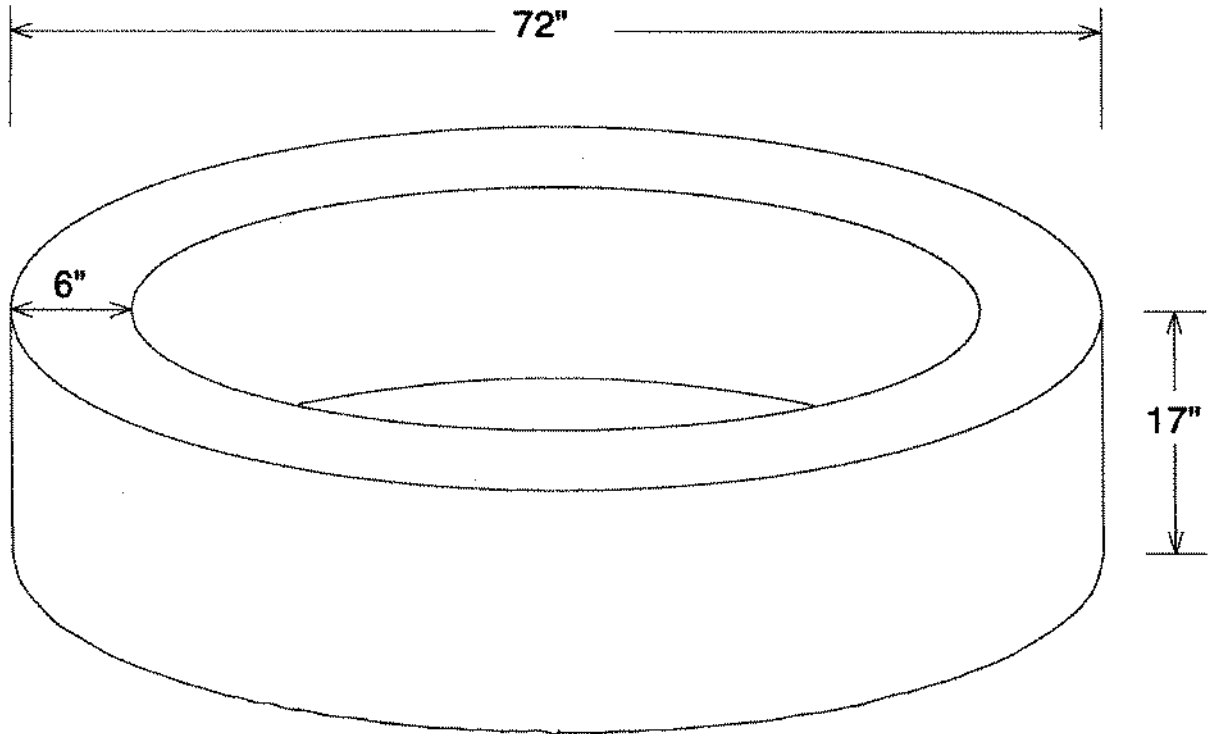

Robbins Precast

"Manufacturer of precast concrete products since 1974"

**NOTE: BOTTOM DIMENSION IS
74" O.D.**

TR6

NuCast Industries, Inc.
23220 Park Canyon Dr
Corona, CA 92883
Tele 951-277-8888
Fax 951-277-8052
www.robbsinc.com
J32robbs@earthlink.net

TR6

Tree Ring