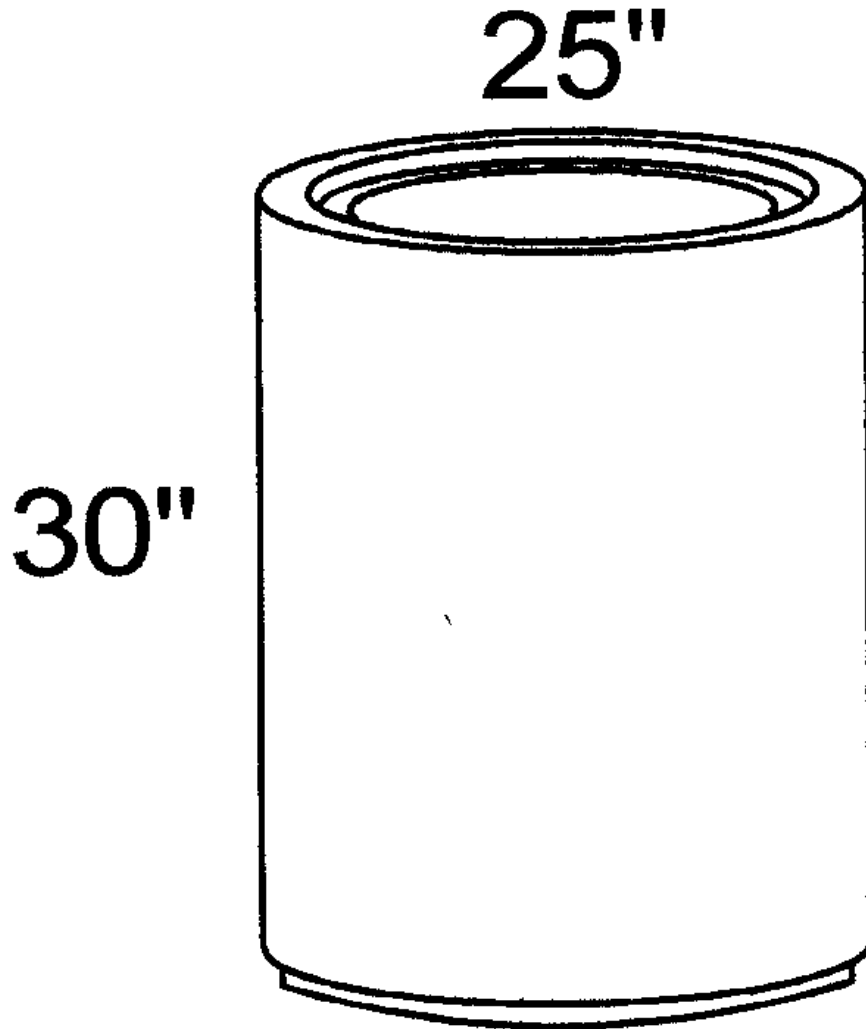

Robbins Precast

"Manufacturer of precast concrete products since 1974"

NuCast Industries, Inc.
23220 Park Canyon Dr
Corona, CA 92883
Tele 951-277-8888
Fax 951-277-8052
www.robbinsinc.com
J32robbins@earthlink.net

RFS2530

Concrete Receptacle

Concrete trash receptacle, steel reinforced,
Various colors and finishes.