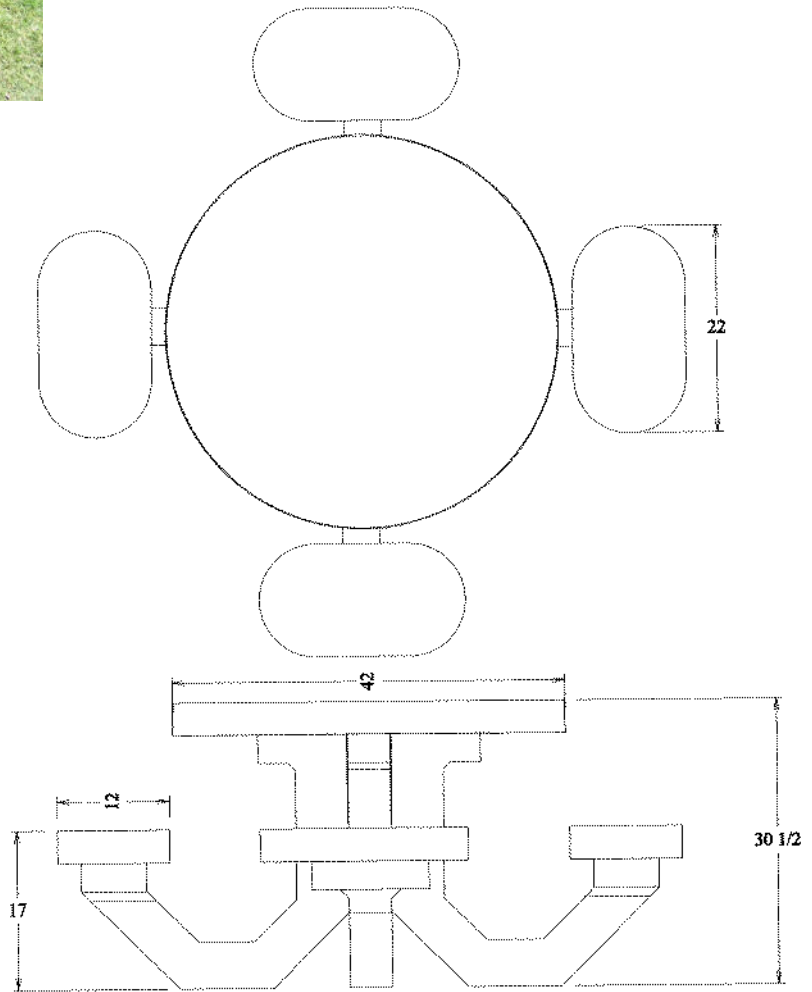

Robbins Precast

“Manufacturer of precast concrete products since 1974”

NuCast Industries
23220 Park Canyon Dr
Corona, CA 92883
Tele 951-277-8888
Fax 951-277-8052
www.robbinsinc.com
J32robbins@earthlink.net

PT42R

This is a seven (7) piece table set. Steel reinforced and is available in various colors. Weight is approximately 1,450 lbs.