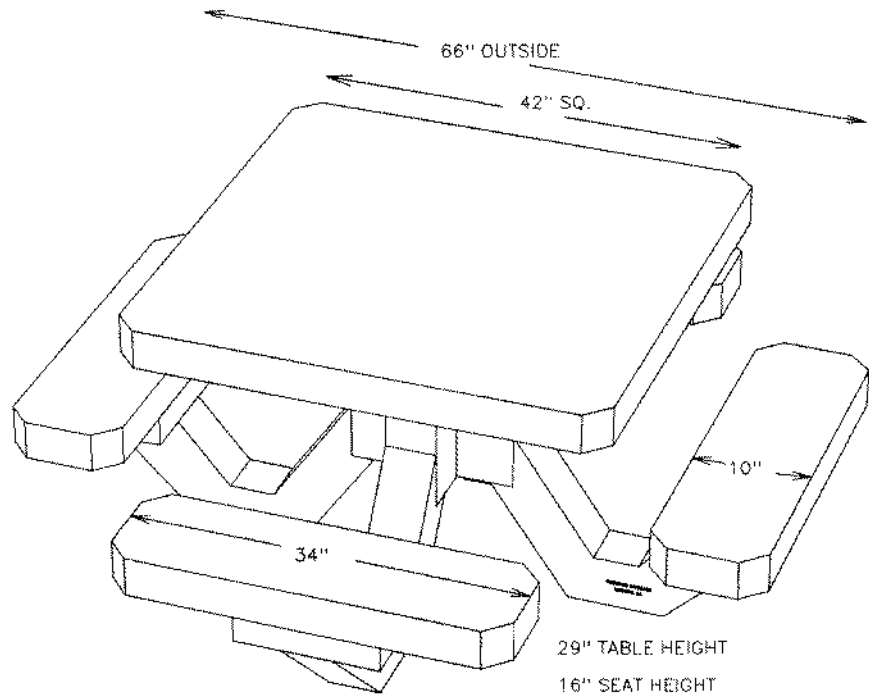

## CONCRETE OUTDOOR TABLE

PT42

OUR FOUR (4) SEAT TABLE SET IS STEEL  
REINFORCED & IS AVAILABLE IN VARIOUS  
COLORS

WEIGHT IS APPROX. 1450#

NuCast Industries, Inc.  
23220 Park Canyon Dr  
Corona, CA 92883  
Tele 951-277-8888  
Fax 951-277-8052  
www.robbsinc.com  
J32robbs@earthlink.net

PT42S

This is a seven (7) piece table set. Steel reinforced and is available in various colors. Weight is approximately 1,450 lbs.